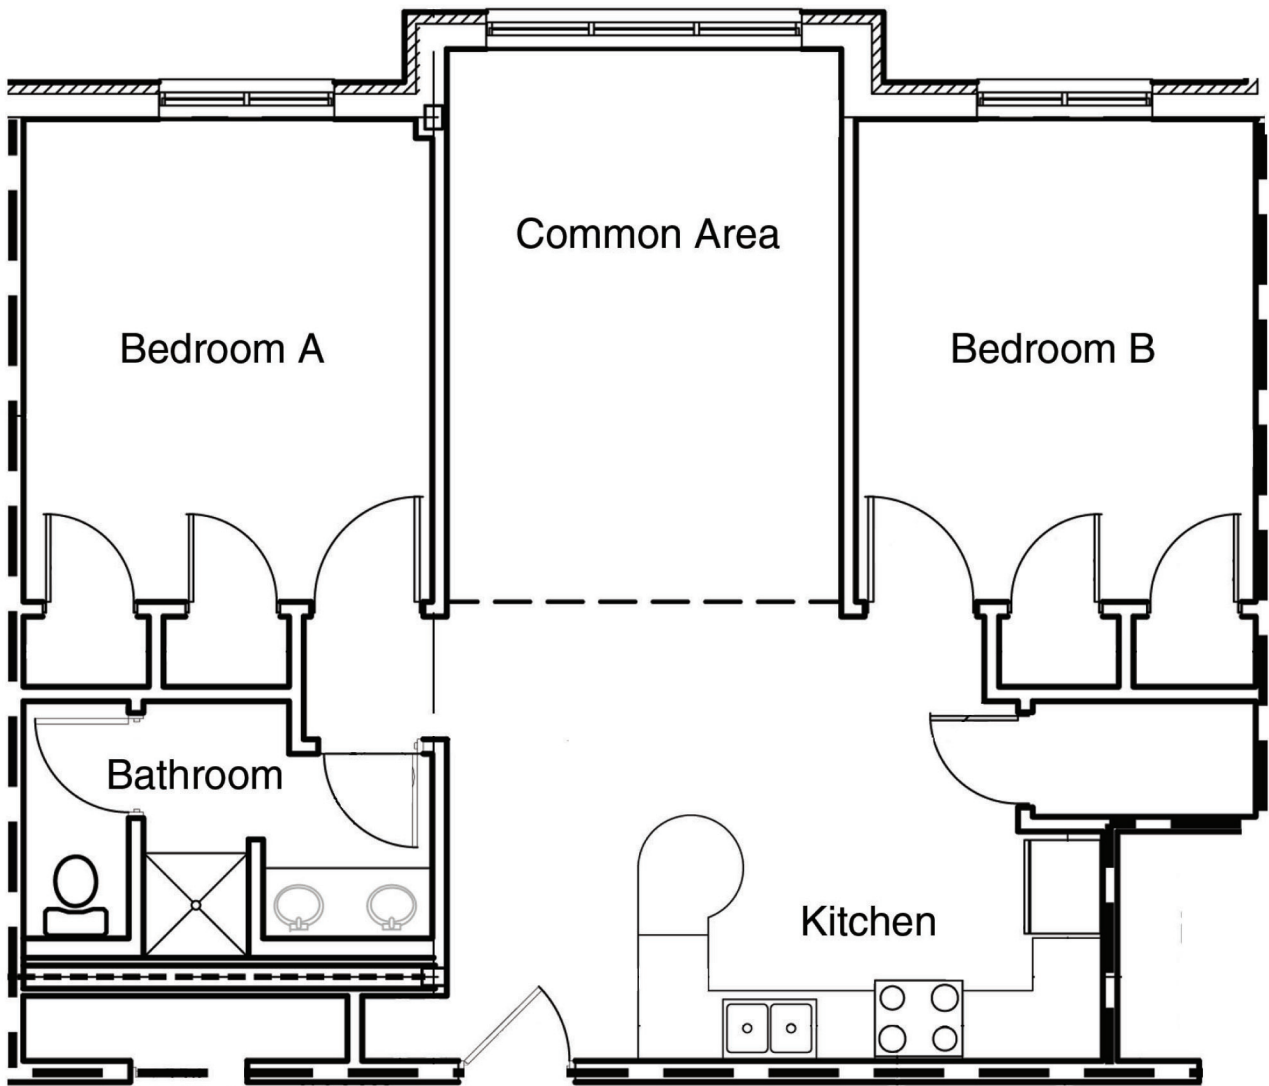

## Typical West Hall Suite

Bedroom dimensions: 12' x 14' (double room)