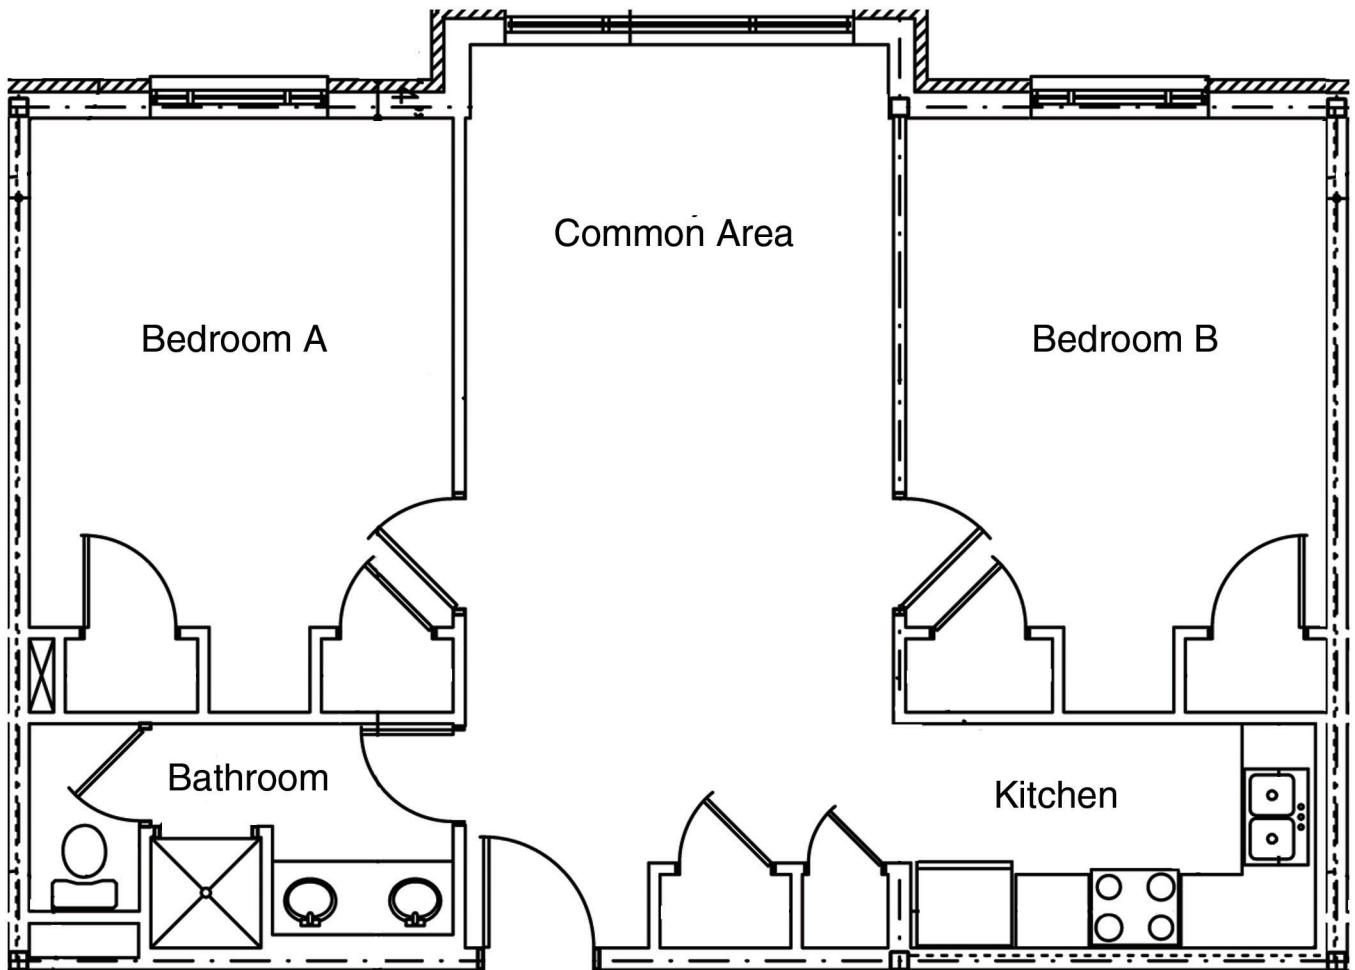

Tiedemann Hall Suite

Bedroom dimensions: 13'8" x 11'5" (double room)