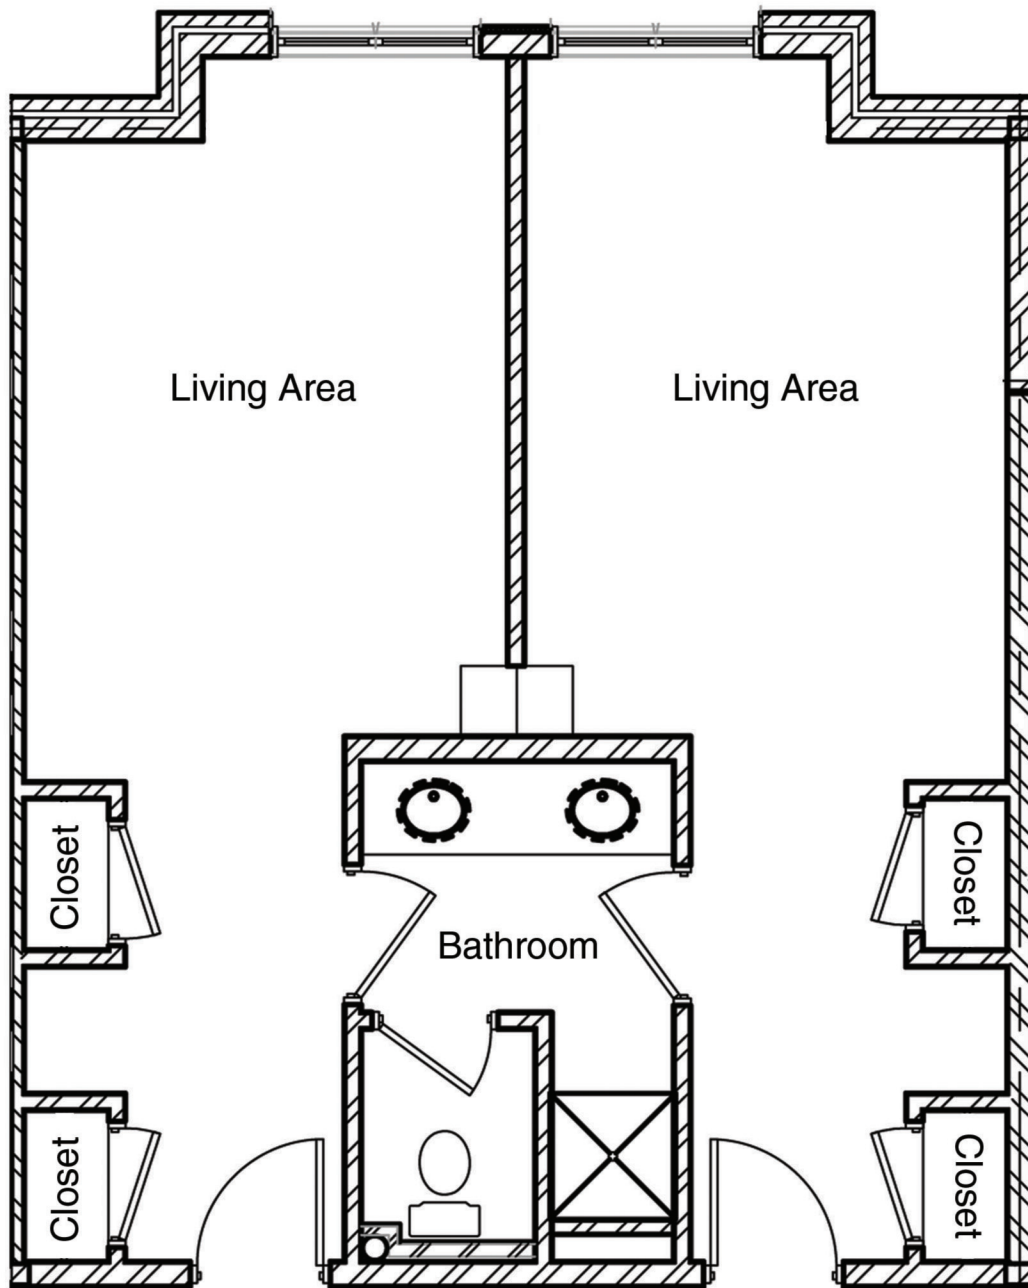

Typical Bechtel Hall Suite

Bechtel Hall Suite, 11.6x25 feet

Room dimensions: 11.6' W x 25' (at door) x 8' H

Closet dimensions: 32"W x 22" deep, with one foot of storage space above closet